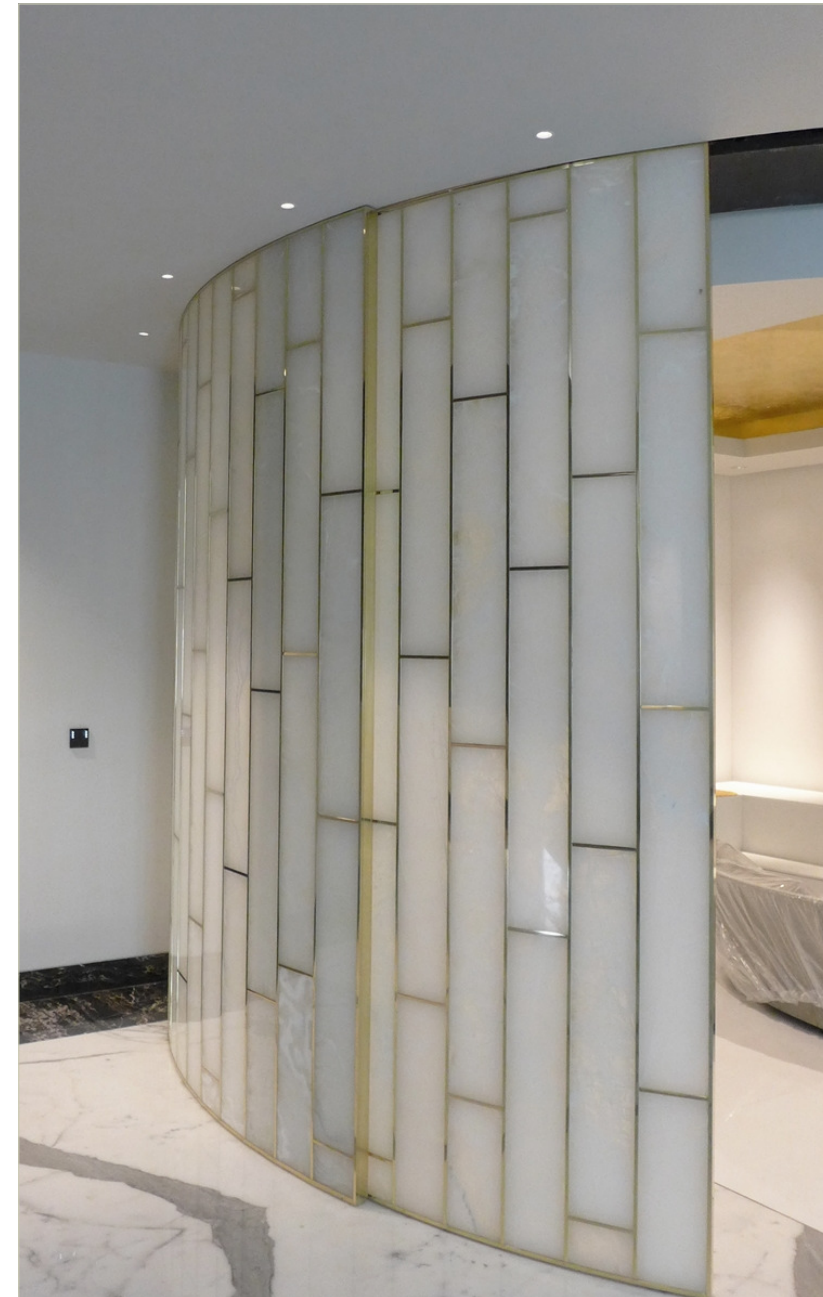

# D MARMI S.R.L. 2016

**Parapetto curvo in Statuario, scala elicoidale in portoro e parete curva in onice bianco extra.**

***Curved parapet in Statuario, helicoidal staircase in portoro and onyx curved wall.***